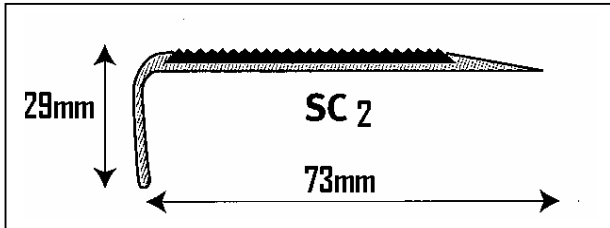

**PRODUCT INFORMATION SHEET**

SC2 stair nosing has been designed for use on hard surfaces and is also suitable for vinyl and commercial style carpets. The nosing is fitted with PVC or anti-slip carborundum inserts. This profile can also be installed with a photo-luminescent insert. AS1428.2-1992 and AS1428.1-2001 compliant.

**Double Sided Tape** Our double-sided tape is made of non-woven rayon paper with high strength, long life acrylic adhesive. Typical adhesion characteristics are; Peel – 1.35kgf per 25mm, shear strength – 7.5kg per 25Sq mm